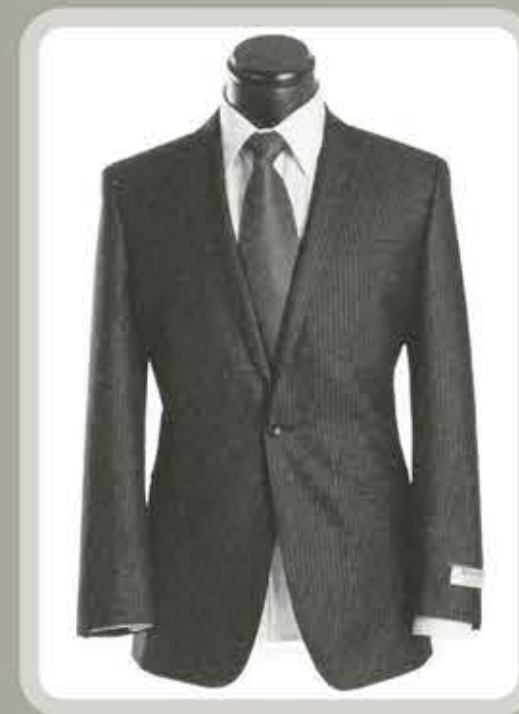

KENWOOD
D.N. M-228 (147 cms Suiting)